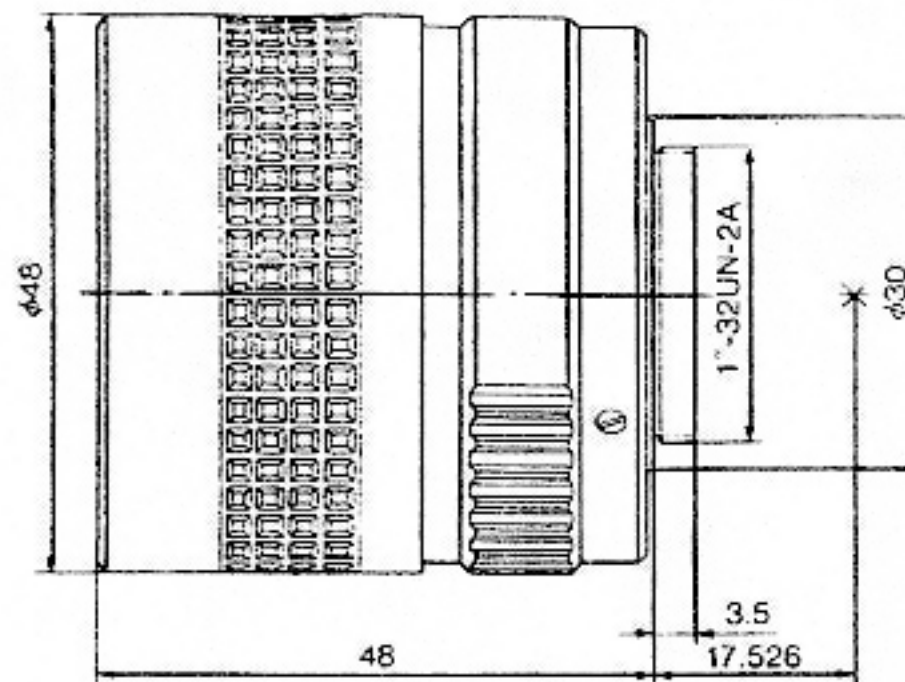

FOCAL LENGTH		50mm
MAX. APERTURE RATIO		1 : 1.4
OPERATION	IRIS	Manual f/1.4 - 16 - C
	FOCUS	Manual
	ZOOM	—
ANGLE OF VIEW DIAGONAL	1°	17° 52'
	2/3°	12° 31'
	1/2°	9° 08'
ANGLE OF VIEW HORIZONTAL	1°	14° 25'
	2/3°	10° 02'
	1/2°	7° 19'
ANGLE OF VIEW VERTICAL	1°	10° 51'
	2/3°	7° 32'
	1/2°	5° 29'
OBJECT DISTANCE		1m - ∞
BACK FOCAL LENGTH		18.1mm
FILTER SCREW SIZE		M46 x 0.75
EFFECTIVE DIAMETER	F.LENS	35.8mm
	R.LENS	16.2mm
WEIGHT		180g